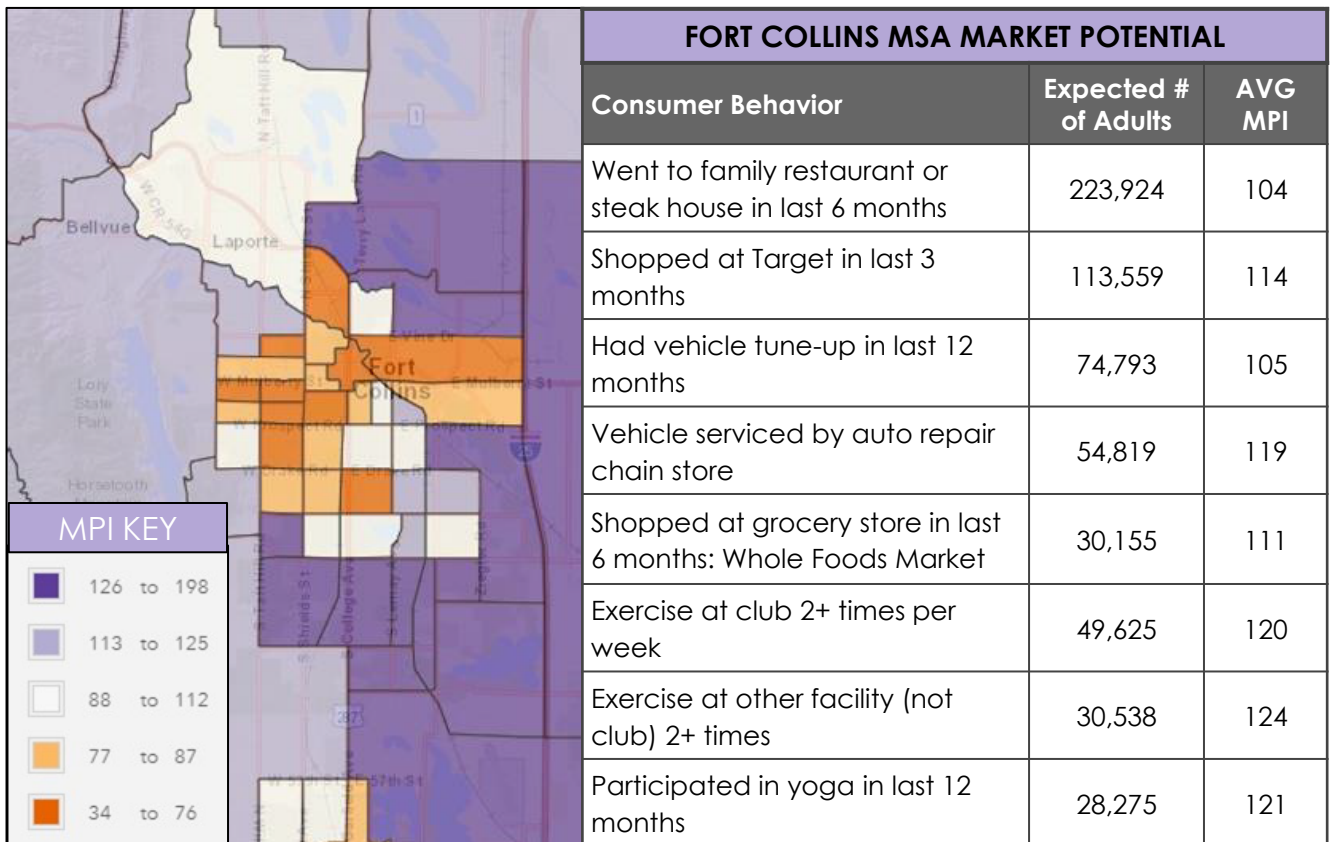

# MARKET ANALYTICS PLATFORM

## TOOLBOX: PICK WHICH SPECIFIC TOOLS YOU NEED

### SOLUTIONS MOLDED ON A CASE-BY-CASE BASIS

The toolbox is an “a la carte” offering, an affordable platform to gain access to higher end analytics at a reasonable price point.

- Ideal for clients who don’t require the full suite of information in the full module
- Easily customized for clients with specific research needs