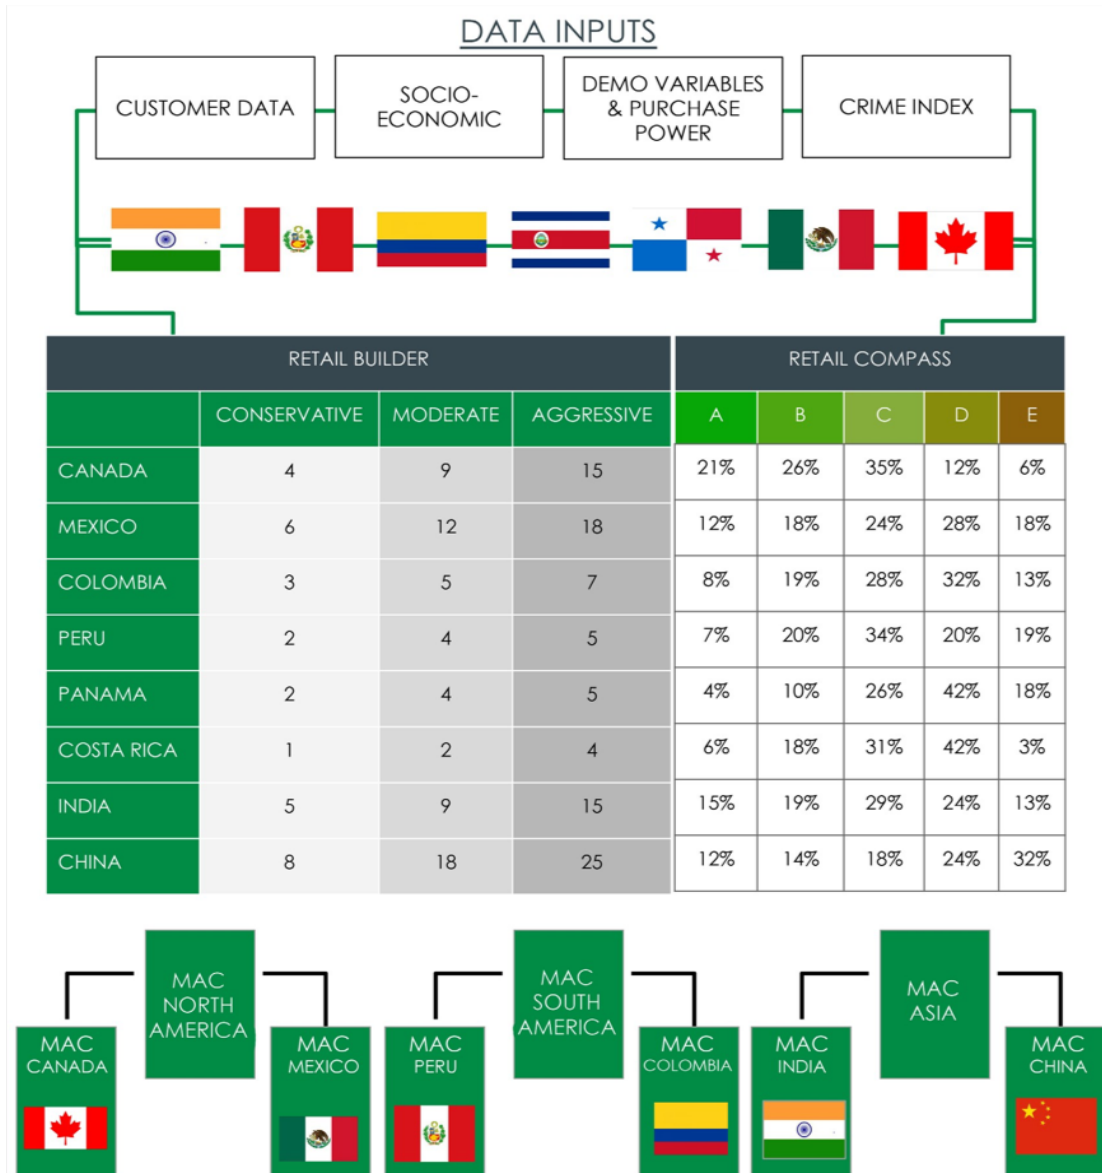

MARKET ANALYTICS PLATFORM

RETAIL SCORECARD INTERNATIONAL

The information contained herein was obtained from sources deemed reliable; however, RESOLUT RE makes no guaranties, warranties or representations to the completeness or accuracy thereof. The presentation of this real estate information is subject to errors; omissions; change of price; prior sale or lease; or withdrawal without notice. RESOLUT RE, which provides real estate brokerage services, is a division of Reliance Retail, LLC, a Texas Limited Liability Company.